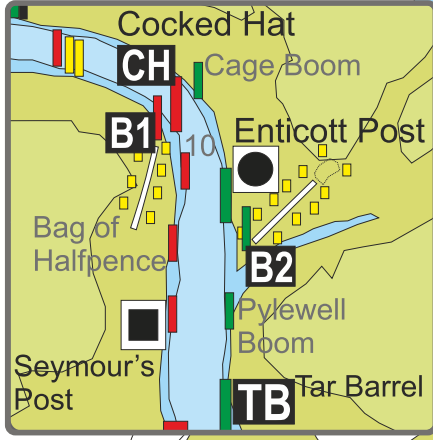

Lymington

RLYC

LTSC

RLYC start finish line

LTSC start finish line

Thanks follow winning tides on facebook to receive updates  
FREE DELIVERY ON ALL PRODUCTS  
www.winningtides.co.uk

# BUOY RACER 2020

Solent Coast Guard	02392 552100
Royal Lymington Yacht Club	01590 672677
Lymington Town Sailing Club	01590 674514
Royal Solent Yacht Club	01983 760256

**NOT TO BE USED FOR NAVIGATION**  
 This is not a chart. This diagram is derived from Admiralty Charts 2045 and 2036. It is prepared for use by racing yachts to locate racing marks but it must not replace Admiralty Charts nor should it be used for navigation. **It depicts an abstract of the true positions of the features.** In particular, users should remain aware that positions of racing marks are approximate. The producers of the BUOY RACER do not, to the fullest extent possible by law, accept liability for any losses, charges, costs, damages, or injury of its use, or non-use, whether directly or indirectly and however caused.

Stone Pier 14

River Yar Boatyard 2

Colten C

Wot Wot Wot & Hayman Marine W

Scott Bailey

Baverstock Lym Town SC

Oak Haven

Yacht Haven D

Black & Orange Y

West Inner %

Oxey Entrance

Wight Mark U

West Reach @

River Gate R

Black & White Z

Sanders Sails S