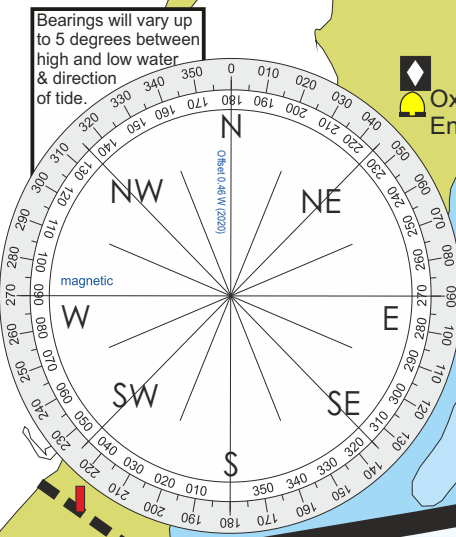

Lymington

RLYC

LTSC

RLYC start finish line

LTSC start finish line

Thanks follow winning tides on facebook to receive updates  
FREE DELIVERY ON ALL PRODUCTS  
www.winningtides.co.uk

# BUOY RACER 2020

Solent Coast Guard	02392 552100
Royal Lymington Yacht Club	01590 672677
Lymington Town Sailing Club	01590 674514
Royal Solent Yacht Club	01983 760256

**NOT TO BE USED FOR NAVIGATION**  
 This is not a chart. This diagram is derived from Admiralty Charts 2045 and 2036. It is prepared for use by racing yachts to locate racing marks but it must not replace Admiralty Charts nor should it be used for navigation. **It depicts an abstract of the true positions of the features.** In particular, users should remain aware that positions of racing marks are approximate. The producers of the BUOY RACER do not, to the fullest extent possible by law, accept liability for any losses, charges, costs, damages, or injury of its use, or non-use, whether directly or indirectly and however caused.

Black & Orange Y

West Inner %

Oxey Entrance

Wight Mark U

West Reach @

River Gate R

Black & White Z

Sanders Sails S